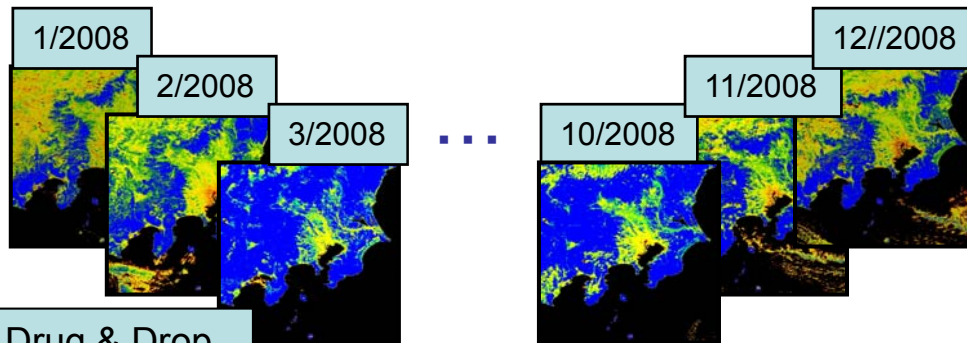

1. NDVI Analysis of NDVI Image

NDVI
Used band1 ,band2

Drug & Drop

Viewing

Pixel Matching Option
Interpolation / Overlap

Output Format Option
Movie / Sequential

2. Land Slide Observation and Validation

3. Arctic Ice Summer Minimum Observation and Prospect (1990-2049)

6. Color Typhoon Images (Oct, 6, 2009-Oct, 8, 2009/1H)

Brightness Temperature
MTSAT-1R
IR1(10.3~11.3 μ m)

A screenshot of the FrameFree Player interface. The window title is "color_typhoon.fm3 - FrameFree Player". The menu bar includes "File", "View", "Play", "Sound", "Option", and "Help". The main display area shows a large satellite image titled "Brightness Temperature (MTSAT IR1)". Below the image is a color scale legend with values 125, 150, and 175. The bottom control panel includes a progress bar from 0.0 to 71.0sec, playback buttons (FIRST, KEY, STEP, BACK, PLAY, STEP, KEY, LAST), a speed control set to 100%, and a volume control. The status bar at the bottom shows "FRAME: 847", "TIME: 00:00:28:281", "FPS: 32.3", and "ZOOM: 33 %".