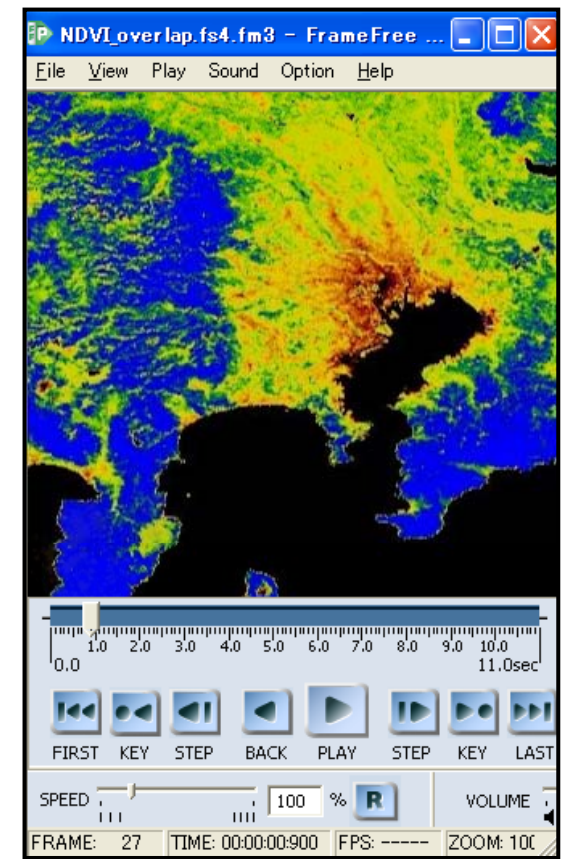

1. NDVI Analysis of NDVI Image

NDVI
Used band1 ,band2

Drug & Drop

Viewing

Pixel Matching Option
Interpolation / Overlap

Output Format Option
Movie / Sequential

2. Land Slide Observation and Validation

3. Arctic Ice Summer Minimum Observation and Prospect (1990-2049)

4. Weather Forecast Discrete Cloud Image Smoothing

5. Grey Typhoon Images (Oct, 6, 2009-Oct, 8, 2009/1H)

Brightness Temperature
MTSAT-1R
IR1(10.3~11.3 μ m)

FrameFree STUDIO
Typhoon Image Smoothing

The screenshot shows the FrameFree STUDIO software interface. The main window displays a satellite image of a typhoon with a color scale at the bottom ranging from 200 to 500. The software has a menu bar with options: ファイル (File), 表示 (View), 再生 (Play), サウンド (Sound), and オプション (Options). Below the menu bar is a title bar that reads "動画プレビュー" (Video Preview). The main display area shows the typhoon image with a grid overlay. At the bottom of the window, there is a playback control panel with a progress bar from 0.0 to 71.0. The controls include buttons for "先頭" (Home), "キー" (Key), "ステップ" (Step), "逆再" (Reverse), "再生" (Play), "ステップ" (Step), "キー" (Key), and "最終" (End). Below these buttons are sliders for "速度" (Speed) set to 100% and "音量" (Volume). At the very bottom, a status bar displays "FRAME: 213", "TIME: 00:00:07:140", "FPS: -----", and "ZOOM: 40 %".