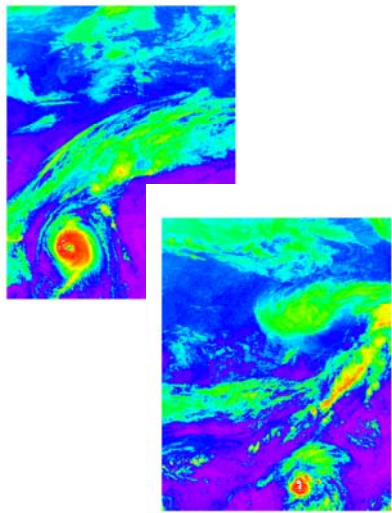

4. Weather Forecast Discrete Cloud Image Smoothing

5. Grey Typhoon Images (Oct, 6, 2009-Oct, 8, 2009/1H)

Brightness Temperature
MTSAT-1R
IR1(10.3~11.3 μ m)

FrameFree STUDIO
Typhoon Image Smoothing

The screenshot shows the FrameFree STUDIO software interface. The main window displays a satellite image of a typhoon with a color scale at the bottom ranging from 200 to 500. The software has a menu bar with options: ファイル (File), 表示 (View), 再生 (Play), サウンド (Sound), and オプション (Options). Below the menu bar is a title bar that reads "動画プレビュー" (Video Preview). The main display area shows the typhoon image with a grid overlay. At the bottom of the window, there is a playback control panel with a progress bar from 0.0 to 71.0. The controls include buttons for "先頭" (Home), "キー" (Key), "ステップ" (Step), "逆再" (Reverse), "再生" (Play), "ステップ" (Step), "キー" (Key), and "最終" (End). Below these buttons are sliders for "速度" (Speed) set to 100% and "音量" (Volume). At the very bottom, a status bar displays "FRAME: 213", "TIME: 00:00:07:140", "FPS: -----", and "ZOOM: 40 %".

6. Color Typhoon Images (Oct, 6, 2009-Oct, 8, 2009/1H)

Brightness Temperature
MTSAT-1R
IR1(10.3~11.3 μ m)

A screenshot of the FrameFree Player interface. The window title is "color_typhoon.fm3 - FrameFree Player". The menu bar includes "File", "View", "Play", "Sound", "Option", and "Help". The main display area shows a large satellite image titled "Brightness Temperature (MTSAT IR1)". Below the image is a color scale legend with values 125, 150, and 175. The bottom control panel includes a progress bar from 0.0 to 71.0sec, playback buttons (FIRST, KEY, STEP, BACK, PLAY, STEP, KEY, LAST), a speed control set to 100%, and a volume control. The status bar at the bottom shows "FRAME: 847", "TIME: 00:00:28:281", "FPS: 32.3", and "ZOOM: 33 %".