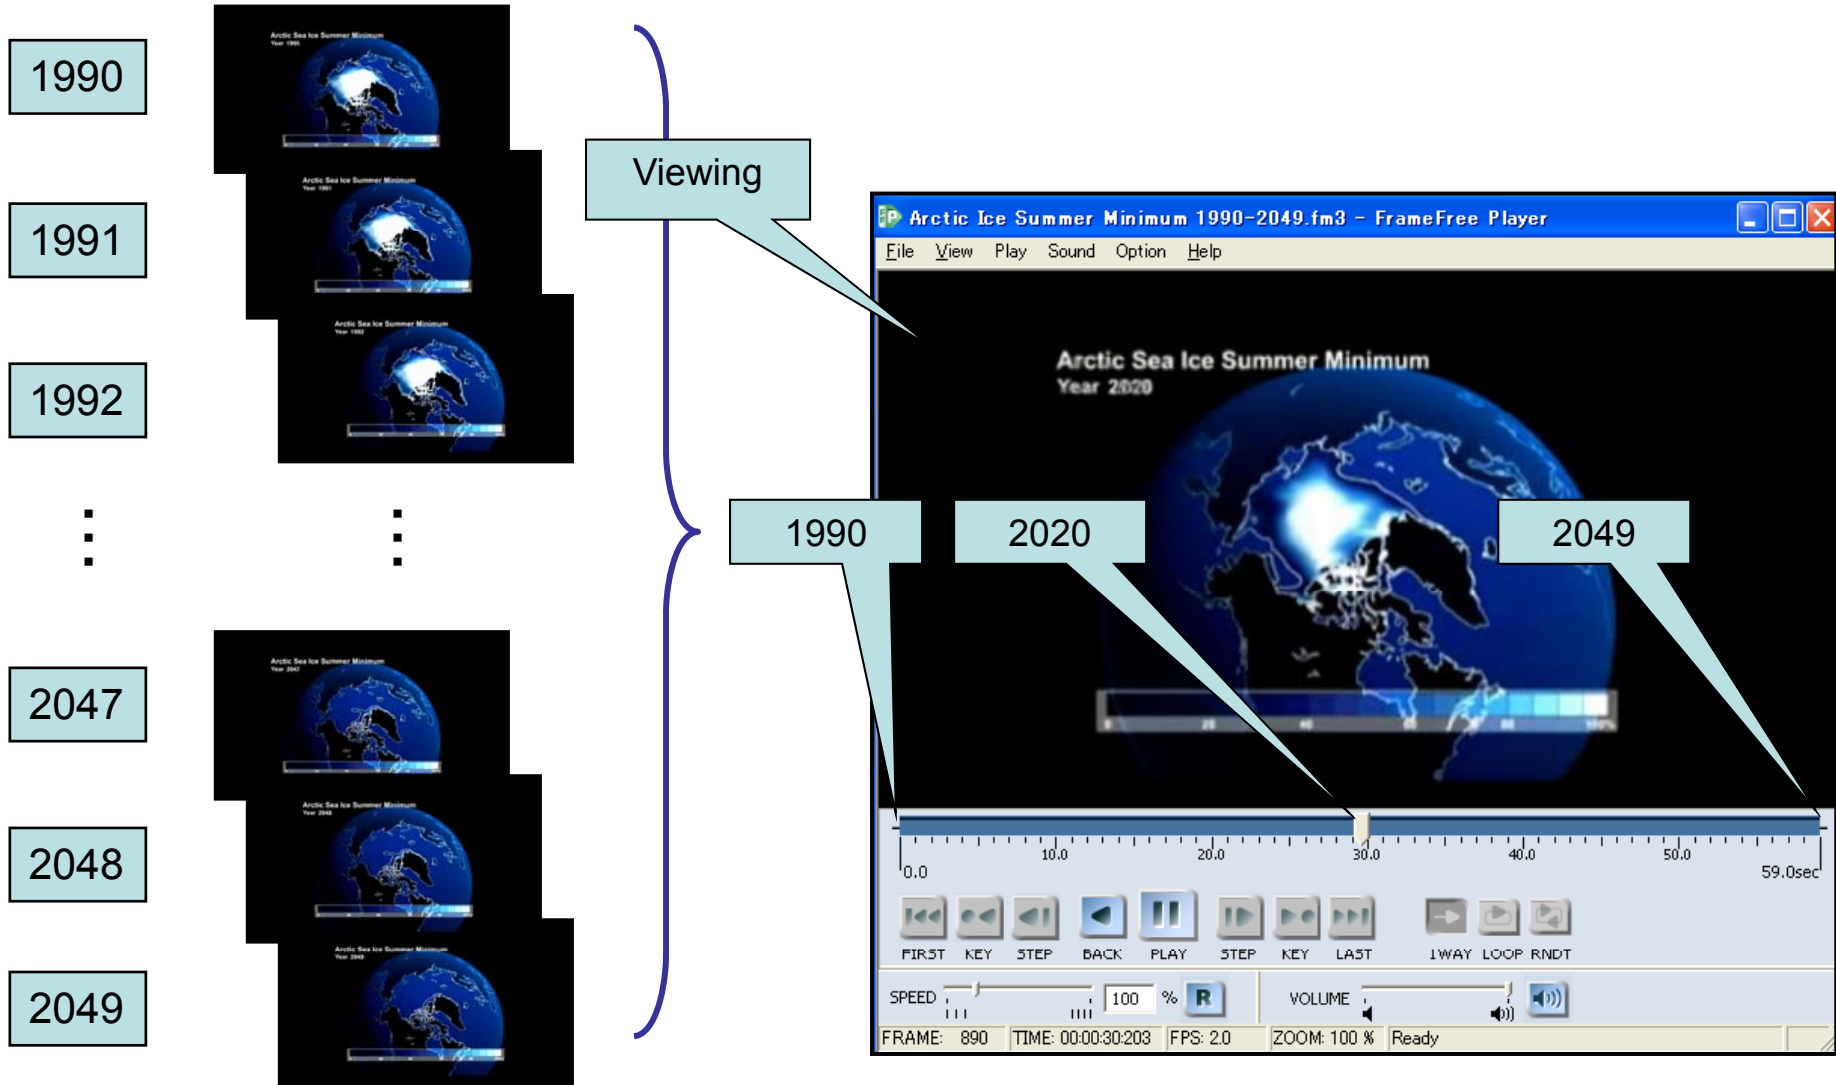

4. Weather Forecast Discrete Cloud Image Smoothing

5. Grey Typhoon Images (Oct, 6, 2009-Oct, 8, 2009/1H)

Brightness Temperature
MTSAT-1R
IR1(10.3~11.3 μ m)

FrameFree STUDIO
Typhoon Image Smoothing

The screenshot shows the FrameFree STUDIO software interface. The main window displays a satellite image of a typhoon with a color scale at the bottom ranging from 200 to 500. The software has a menu bar with options: ファイル (File), 表示 (View), 再生 (Play), サウンド (Sound), and オプション (Options). Below the menu bar is a title bar that reads "動画プレビュー" (Video Preview). The main display area shows the typhoon image with a grid overlay. At the bottom of the window, there is a playback control panel with a progress bar from 0.0 to 71.0. The controls include buttons for "先頭" (Home), "キー" (Key), "ステップ" (Step), "逆再" (Reverse), "再生" (Play), "ステップ" (Step), "キー" (Key), and "最終" (End). Below these buttons are sliders for "速度" (Speed) set to 100% and "音量" (Volume). At the very bottom, a status bar displays "FRAME: 213", "TIME: 00:00:07:140", "FPS: -----", and "ZOOM: 40 %".

6. Color Typhoon Images (Oct, 6, 2009-Oct, 8, 2009/1H)

Brightness Temperature
MTSAT-1R
IR1(10.3~11.3 μ m)

A screenshot of the FrameFree Player interface. The window title is "color_typhoon.fm3 - FrameFree Player". The menu bar includes "File", "View", "Play", "Sound", "Option", and "Help". The main display area shows a large satellite image titled "Brightness Temperature (MTSAT IR1)". Below the image is a color scale legend with values 125, 150, and 175. The bottom control panel includes a progress bar from 0.0 to 71.0sec, playback buttons (FIRST, KEY, STEP, BACK, PLAY, STEP, KEY, LAST), a speed control set to 100%, and a volume control. The status bar at the bottom shows "FRAME: 847", "TIME: 00:00:28:281", "FPS: 32.3", and "ZOOM: 33 %".