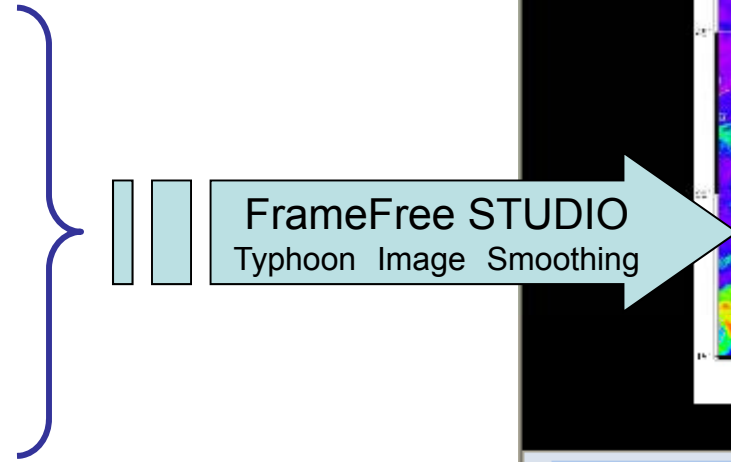

4. Weather Forecast Discrete Cloud Image Smoothing

5. Grey Typhoon Images (Oct, 6, 2009-Oct, 8, 2009/1H)

Brightness Temperature
MTSAT-1R
IR1(10.3~11.3 μ m)

FrameFree STUDIO
Typhoon Image Smoothing

The screenshot shows the FrameFree STUDIO software interface. The main window displays a satellite image of a typhoon with a color scale at the bottom ranging from 200 to 500. The software has a menu bar with options: ファイル (File), 表示 (View), 再生 (Play), サウンド (Sound), and オプション (Options). Below the menu bar is a title bar that reads "動画プレビュー" (Video Preview). The main display area shows the typhoon image with a grid overlay. At the bottom of the window, there is a playback control panel with a progress bar from 0.0 to 71.0. The controls include buttons for "先頭" (Home), "キー" (Key), "ステップ" (Step), "逆再" (Reverse), "再生" (Play), "ステップ" (Step), "キー" (Key), and "最終" (End). Below these buttons are sliders for "速度" (Speed) set to 100% and "音量" (Volume). At the very bottom, a status bar displays "FRAME: 213", "TIME: 00:00:07:140", "FPS: -----", and "ZOOM: 40 %".

6. Color Typhoon Images (Oct, 6, 2009-Oct, 8, 2009/1H)

Brightness Temperature
MTSAT-1R
IR1(10.3~11.3 μ m)

A screenshot of the FrameFree Player interface. The window title is "color_typhoon.fm3 - FrameFree Player". The menu bar includes "File", "View", "Play", "Sound", "Option", and "Help". The main display area shows a large satellite image titled "Brightness Temperature (MTSAT IR1)". Below the image is a color scale legend with values 125, 150, and 175. The bottom control panel includes a progress bar from 0.0 to 71.0sec, playback buttons (FIRST, KEY, STEP, BACK, PLAY, STEP, KEY, LAST), a speed control set to 100%, and a volume control. The status bar at the bottom shows "FRAME: 847", "TIME: 00:00:28:281", "FPS: 32.3", and "ZOOM: 33 %".