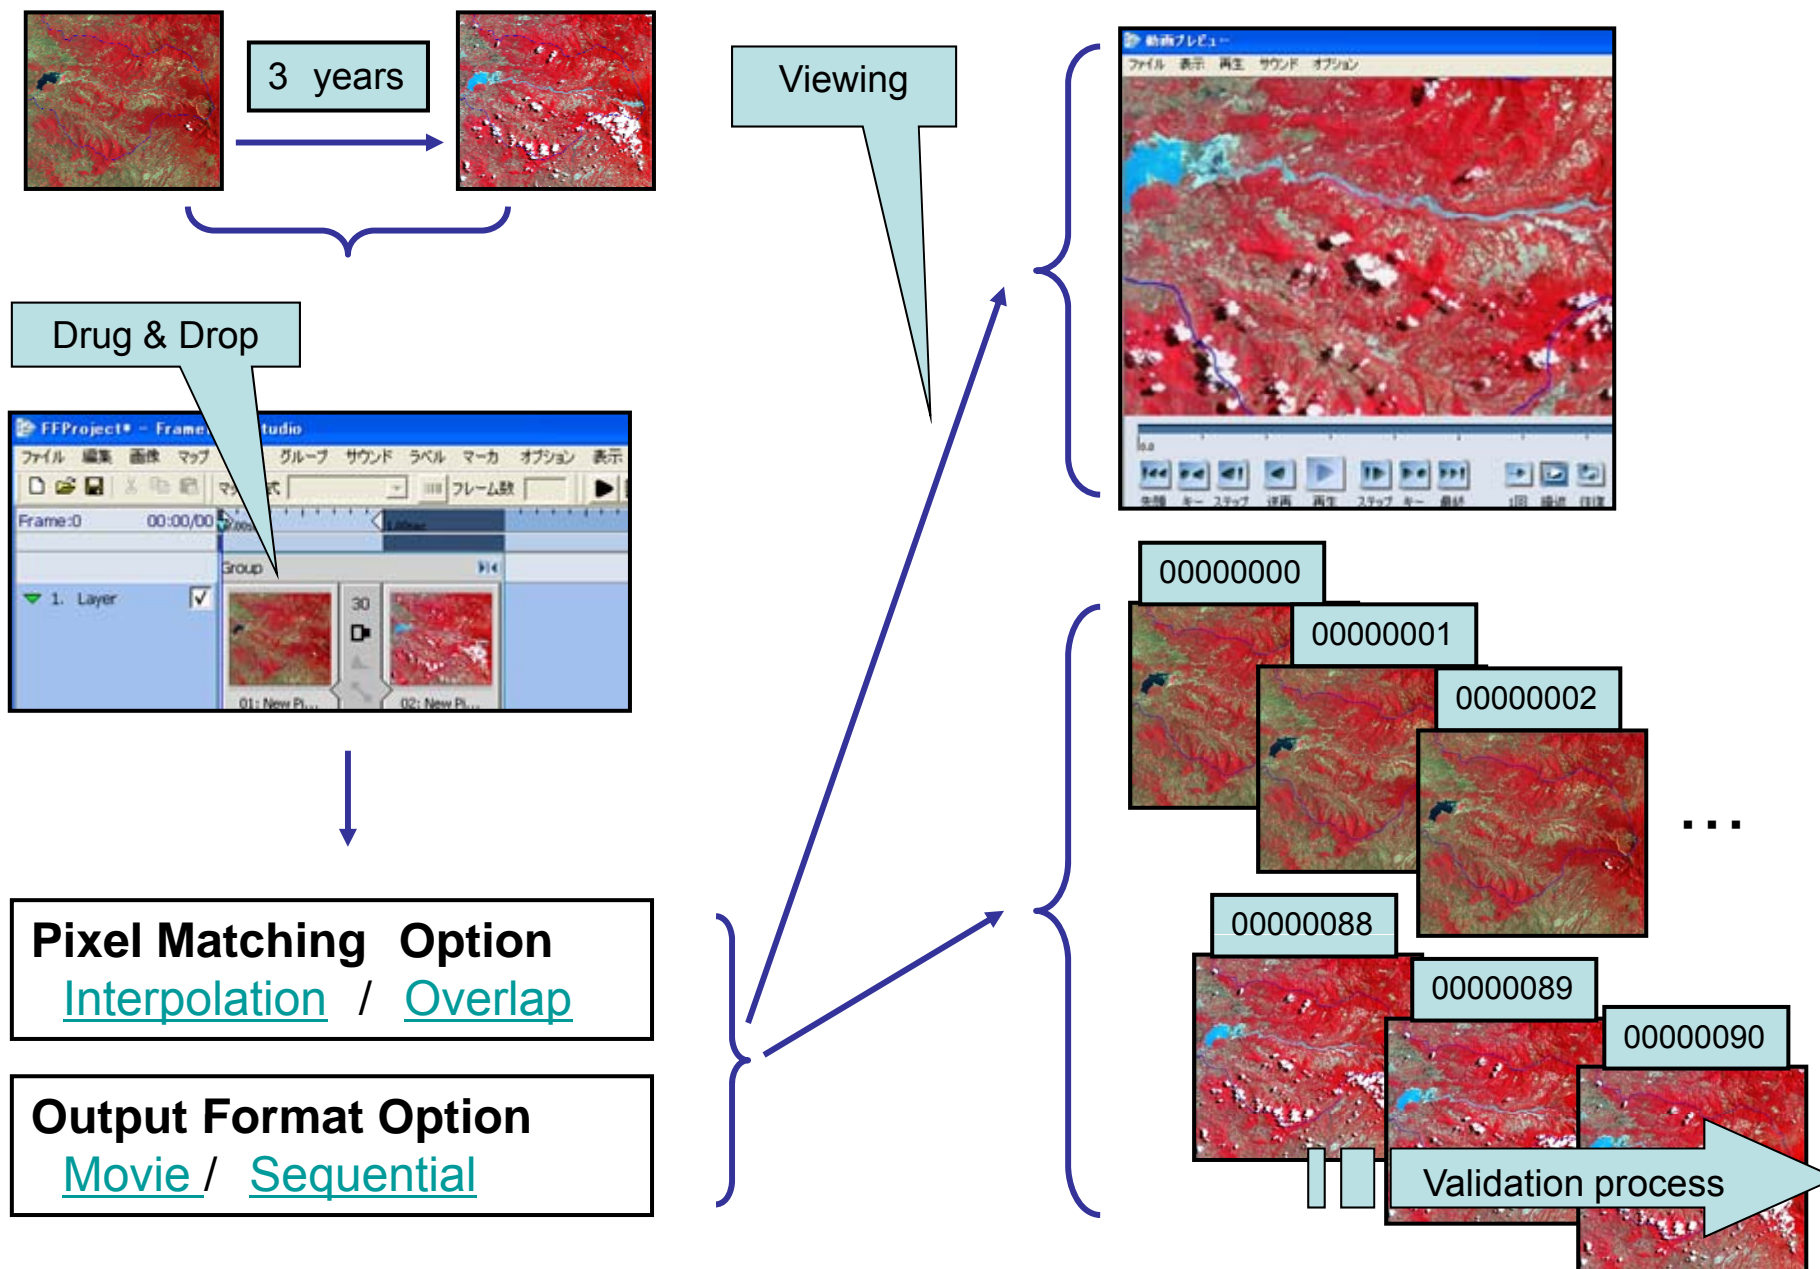

1. NDVI Analysis of NDVI Image

NDVI
Used band1 ,band2

Drug & Drop

Viewing

Pixel Matching Option
Interpolation / Overlap

Output Format Option
Movie / Sequential

2. Land Slide Observation and Validation

3. Arctic Ice Summer Minimum Observation and Prospect (1990-2049)

4. Weather Forecast Discrete Cloud Image Smoothing

5. Grey Typhoon Images (Oct, 6, 2009-Oct, 8, 2009/1H)

Brightness Temperature
MTSAT-1R
IR1(10.3~11.3 μ m)

FrameFree STUDIO
Typhoon Image Smoothing

The screenshot shows the FrameFree STUDIO software interface. The main window displays a satellite image of a typhoon with a color scale at the bottom ranging from 200 to 500. The software has a menu bar with options: ファイル (File), 表示 (View), 再生 (Play), サウンド (Sound), and オプション (Options). Below the menu bar is a title bar that reads "動画プレビュー" (Video Preview). The main display area shows the typhoon image with a grid overlay. At the bottom of the window, there is a playback control panel with a progress bar from 0.0 to 71.0. The controls include buttons for "先頭" (Home), "キー" (Key), "ステップ" (Step), "逆再" (Reverse), "再生" (Play), "ステップ" (Step), "キー" (Key), and "最終" (End). Below these buttons are sliders for "速度" (Speed) set to 100% and "音量" (Volume). At the very bottom, a status bar displays "FRAME: 213", "TIME: 00:00:07:140", "FPS: -----", and "ZOOM: 40 %".