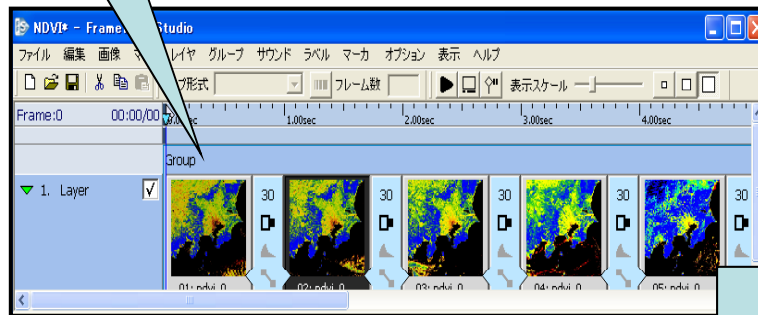

1. NDVI Analysis of NDVI Image

NDVI
Used band1 ,band2

Drug & Drop

Viewing

Pixel Matching Option
Interpolation / Overlap

Output Format Option
Movie / Sequential

2. Land Slide Observation and Validation

3. Arctic Ice Summer Minimum Observation and Prospect (1990-2049)

6. Color Typhoon Images (Oct, 6, 2009-Oct, 8, 2009/1H)

Brightness Temperature
MTSAT-1R
IR1(10.3~11.3 μ m)

A screenshot of the FrameFree Player interface. The window title is "color_typhoon.fm3 - FrameFree Player". The menu bar includes "File", "View", "Play", "Sound", "Option", and "Help". The main display area shows a large satellite image titled "Brightness Temperature (MTSAT IR1)". Below the image is a color scale legend with values 125, 150, and 175. The bottom control panel includes a progress bar from 0.0 to 71.0sec, playback buttons (FIRST, KEY, STEP, BACK, PLAY, STEP, KEY, LAST), a speed control set to 100%, and a volume control. The status bar at the bottom shows "FRAME: 847", "TIME: 00:00:28:281", "FPS: 32.3", and "ZOOM: 33 %".