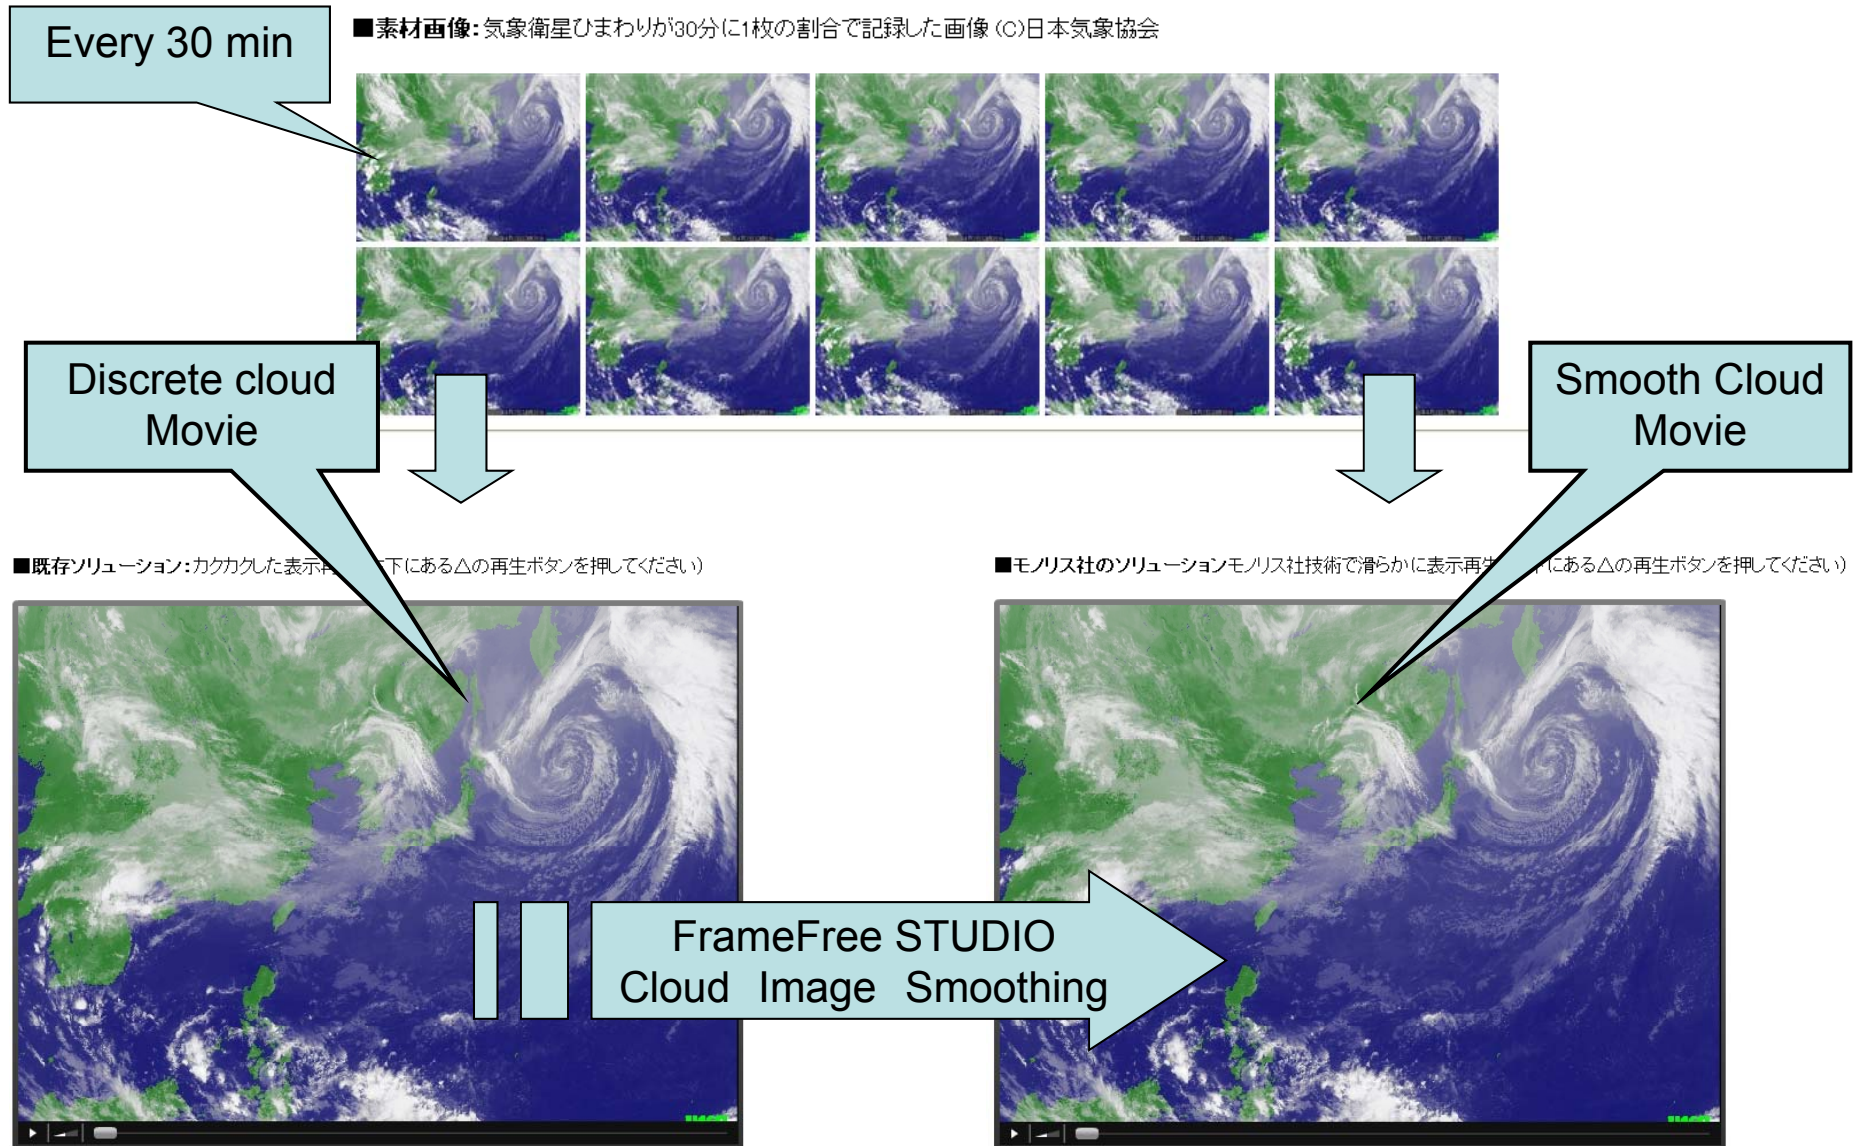

4. Weather Forecast Discrete Cloud Image Smoothing

5. Grey Typhoon Images (Oct, 6, 2009-Oct, 8, 2009/1H)

Brightness Temperature
MTSAT-1R
IR1(10.3~11.3 μ m)

FrameFree STUDIO
Typhoon Image Smoothing

The screenshot shows the FrameFree STUDIO software interface. The main window displays a satellite image of a typhoon with a color scale at the bottom ranging from 200 to 500. The software has a menu bar with options: ファイル (File), 表示 (View), 再生 (Play), サウンド (Sound), and オプション (Options). Below the menu bar is a title bar that reads "動画プレビュー" (Video Preview). The main display area shows the typhoon image with a grid overlay. At the bottom of the window, there is a playback control panel with a progress bar from 0.0 to 71.0. The controls include buttons for "先頭" (Home), "キー" (Key), "ステップ" (Step), "逆再" (Reverse), "再生" (Play), "ステップ" (Step), "キー" (Key), and "最終" (End). Below these buttons are sliders for "速度" (Speed) set to 100% and "音量" (Volume). At the very bottom, a status bar displays "FRAME: 213", "TIME: 00:00:07:140", "FPS: -----", and "ZOOM: 40 %".

6. Color Typhoon Images (Oct, 6, 2009-Oct, 8, 2009/1H)

Brightness Temperature
MTSAT-1R
IR1(10.3~11.3 μ m)

A screenshot of the FrameFree Player interface. The window title is "color_typhoon.fm3 - FrameFree Player". The menu bar includes "File", "View", "Play", "Sound", "Option", and "Help". The main display area shows a large satellite image titled "Brightness Temperature (MTSAT IR1)". Below the image is a color scale legend with values 125, 150, and 175. The bottom control panel includes a progress bar from 0.0 to 71.0sec, playback buttons (FIRST, KEY, STEP, BACK, PLAY, STEP, KEY, LAST), a speed control set to 100%, and a volume control. The status bar at the bottom shows "FRAME: 847", "TIME: 00:00:28:281", "FPS: 32.3", and "ZOOM: 33 %".